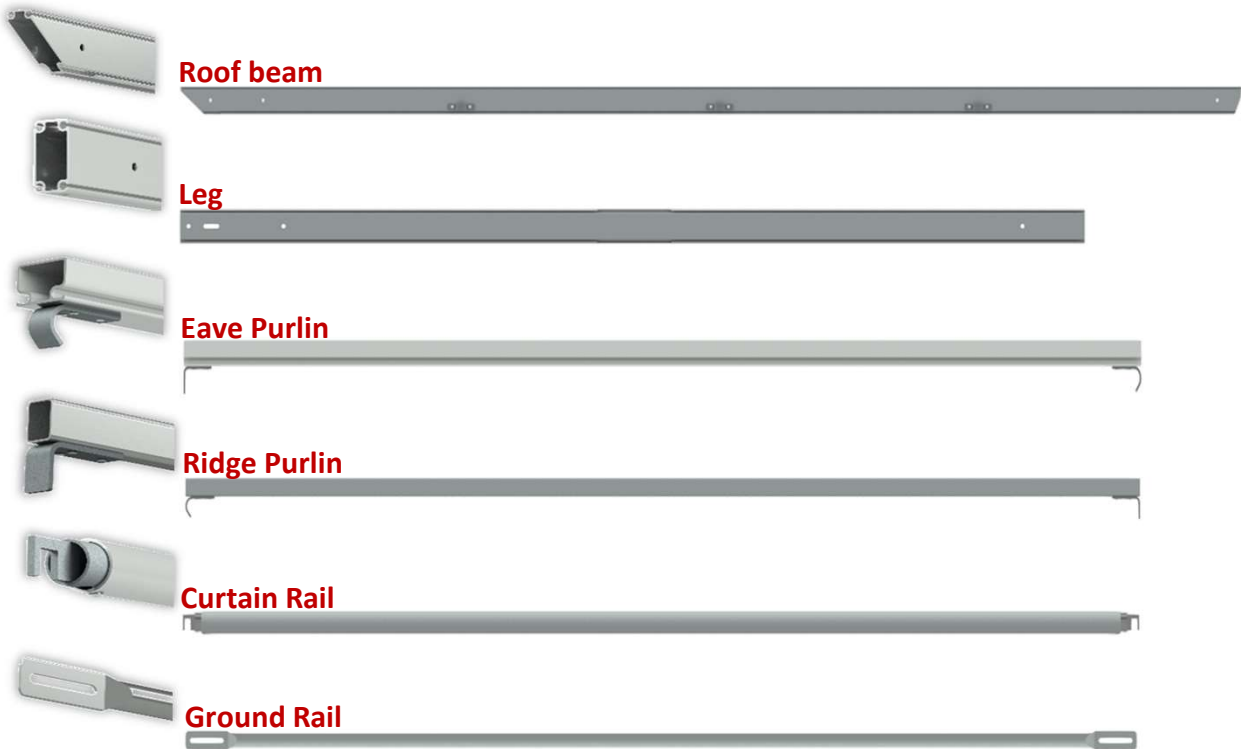

Frame Components

MARQUEE STRUCTURES

Frame Extrusion Profiles

94mm x 48mm

114mm x 80mm

Eave Knuckle

Gable
Leg
Insert

Scissor